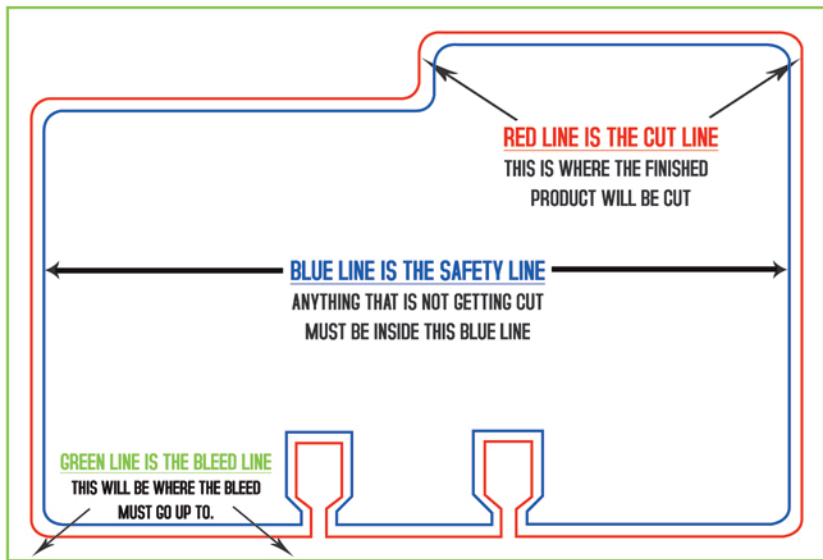

FINISHED SIZE - 4X2.625 w/ROLODEX CUT

WITH BLEED - 4.25X2.875

GRIP SIZE - 4X6

RIGHT TAB

Open at 300 dpi