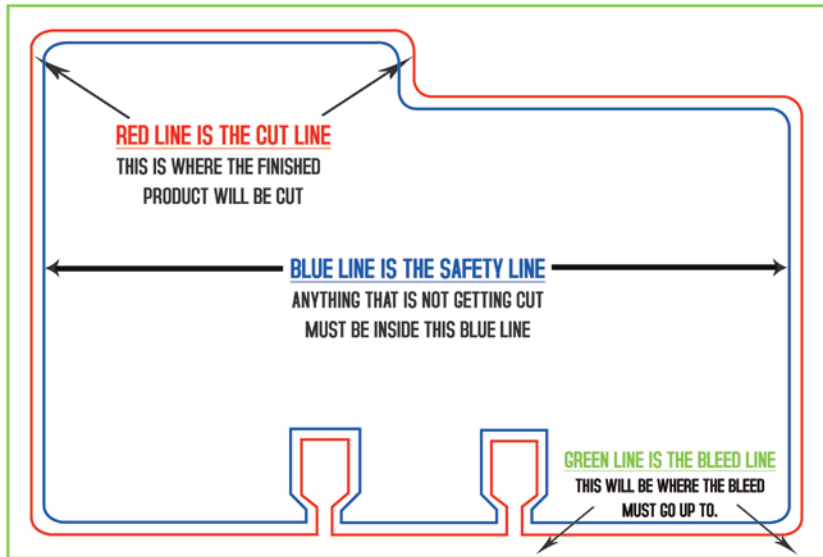

FINISHED SIZE - 4X2.625 w/ROLODEX CUT

WITH BLEED - 4.25X2.875

GRIP SIZE - 4X6

LEFT TAB

Open at 300 dpi